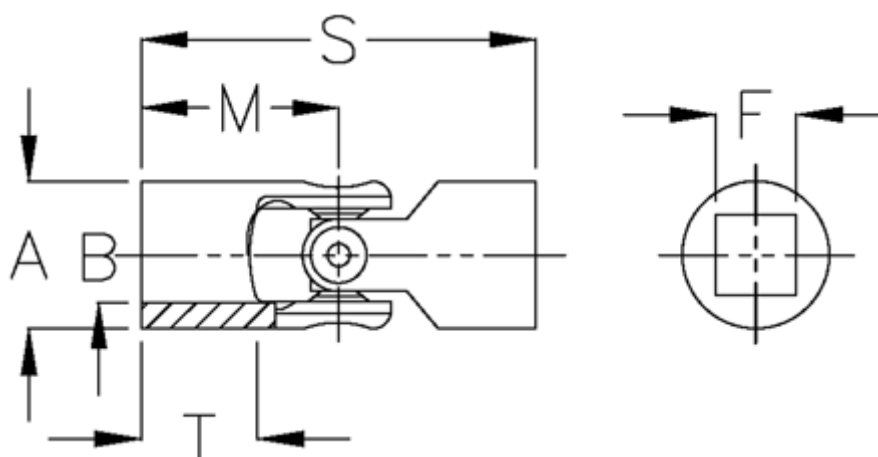

Data Sheet

Article number: 07625404

Description: Single cross joint w/needle bearing
0.625.404

Measures

A	= 25
F	= 12
M	= 37
MD max N m	= 20
s	= 74
T	= 22